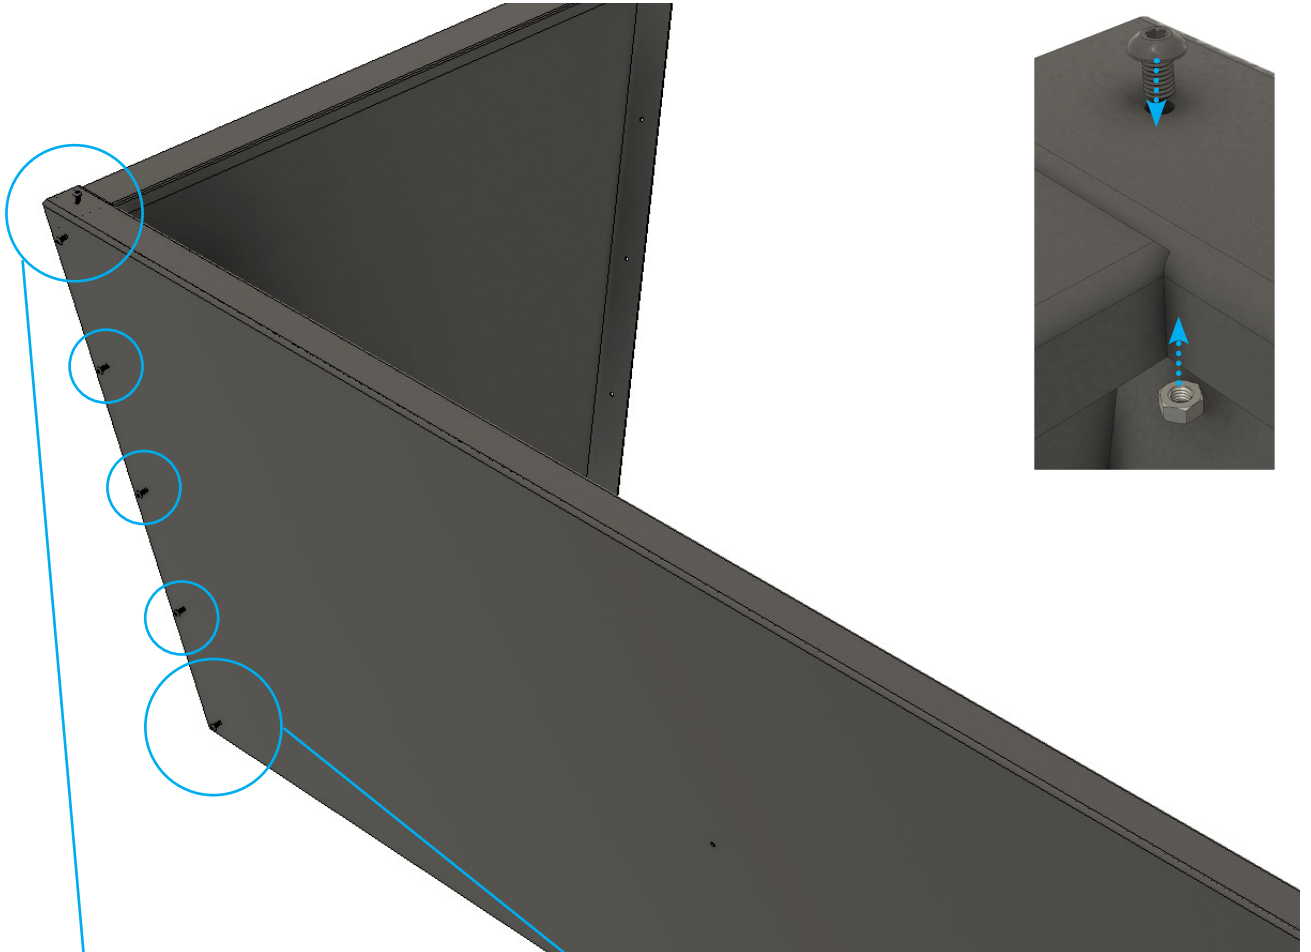

Nástroje: obsaženo v dodávce

Imbus: 3 mm

Klíč: SW 8

Tool: Included in delivery

Hexagon socket: 3 mm

Ring wrench: SW 8

1.

2.