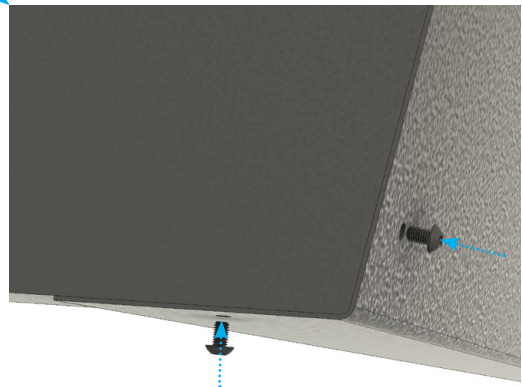

Nástroje: obsaženo v dodávce

Imbus: 3 mm

Klíč: SW 8

Tool: Included in delivery

Hexagon socket: 3 mm

Ring wrench: SW 8

1.

2.